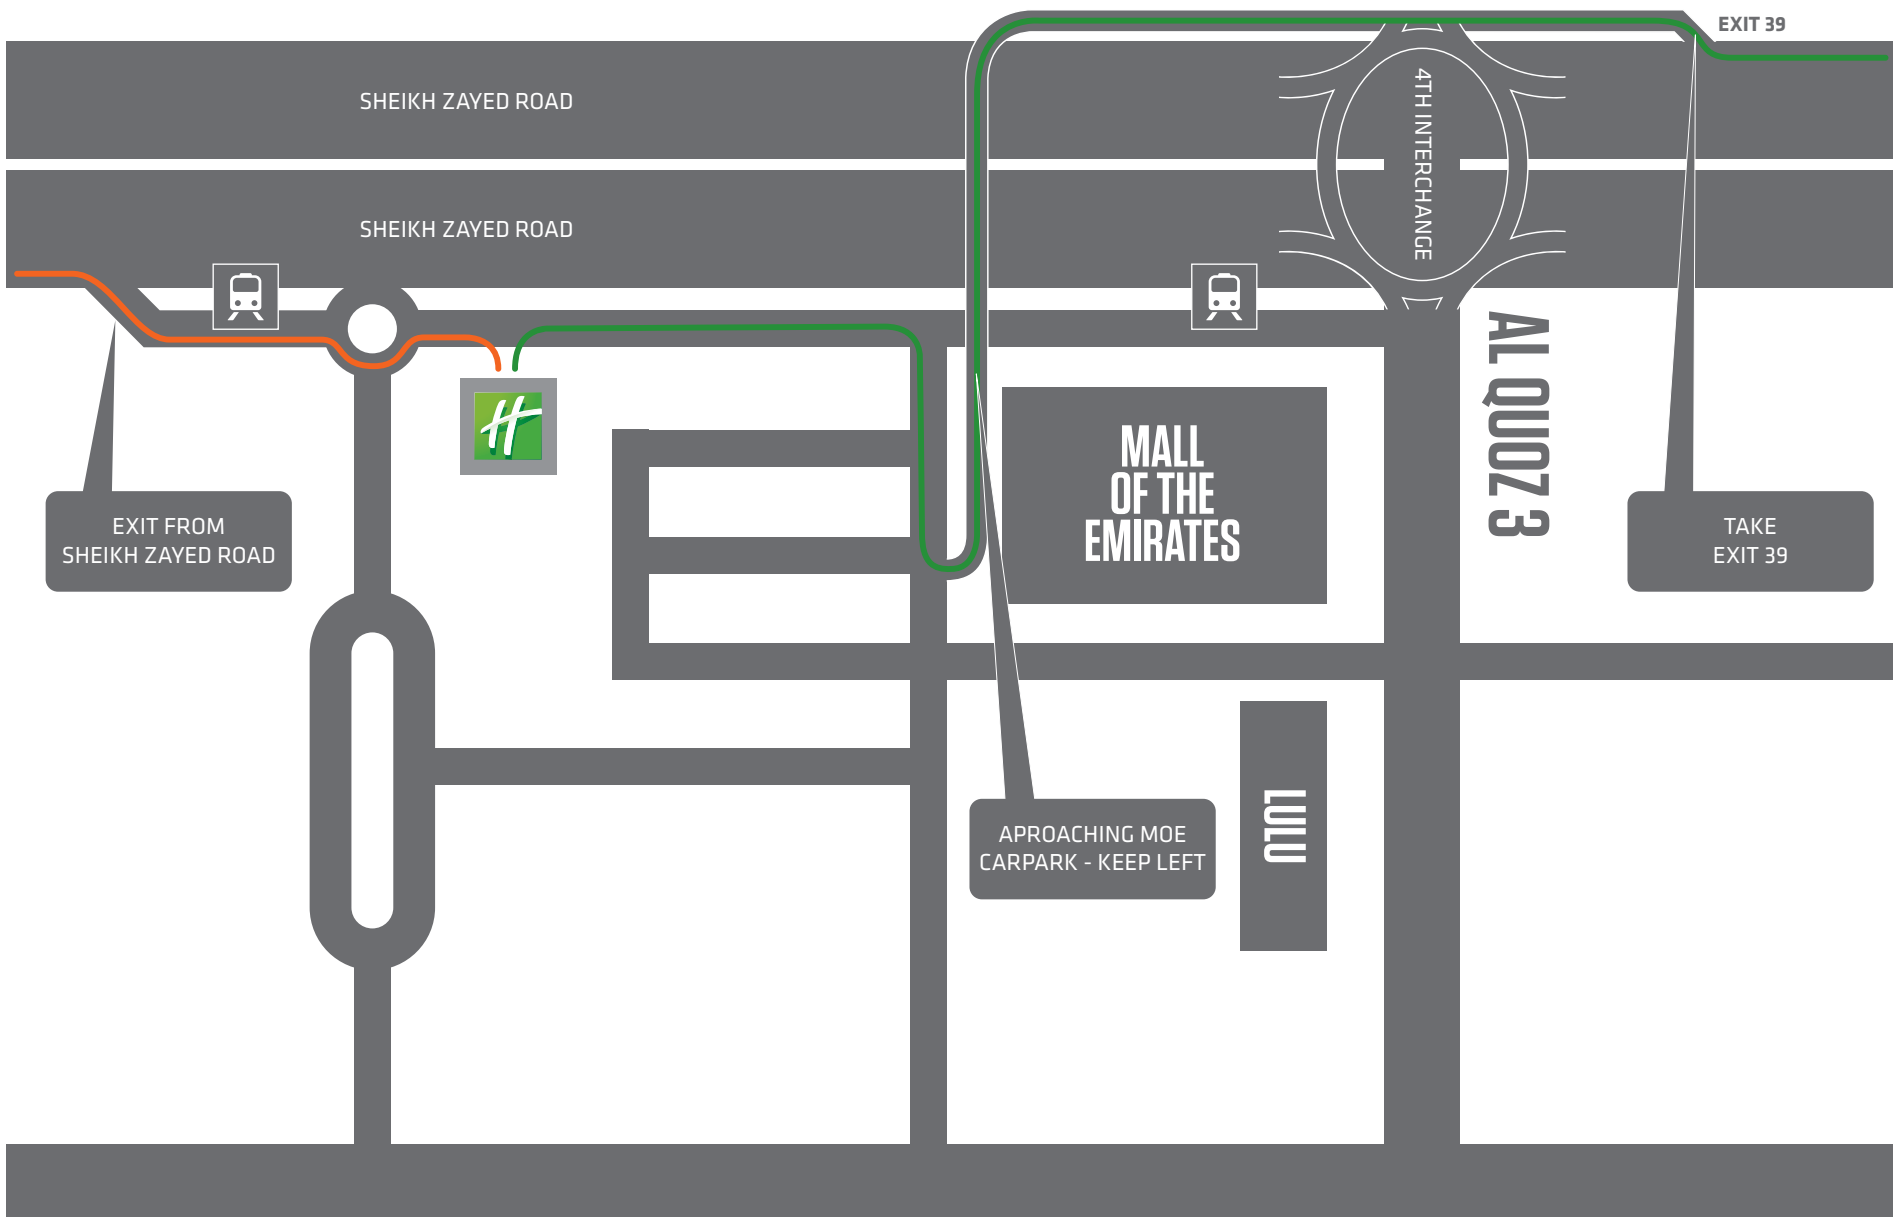

DRIVING DIRECTIONS TO THE HOLIDAY INN DUBAI - AL BARSHA

← TO ABU DHABI

TO DUBAI →

 TOWARDS DUBAI

 METRO STATION

 TOWARDS ABU DHABI

 HOLIDAY INN DUBAI - AL BARSHA

FOLLOW GREEN LINE WHEN COMING FROM DUBAI.
FOLLOW ORANGE LINE WHEN COMING FROM ABU DHABI