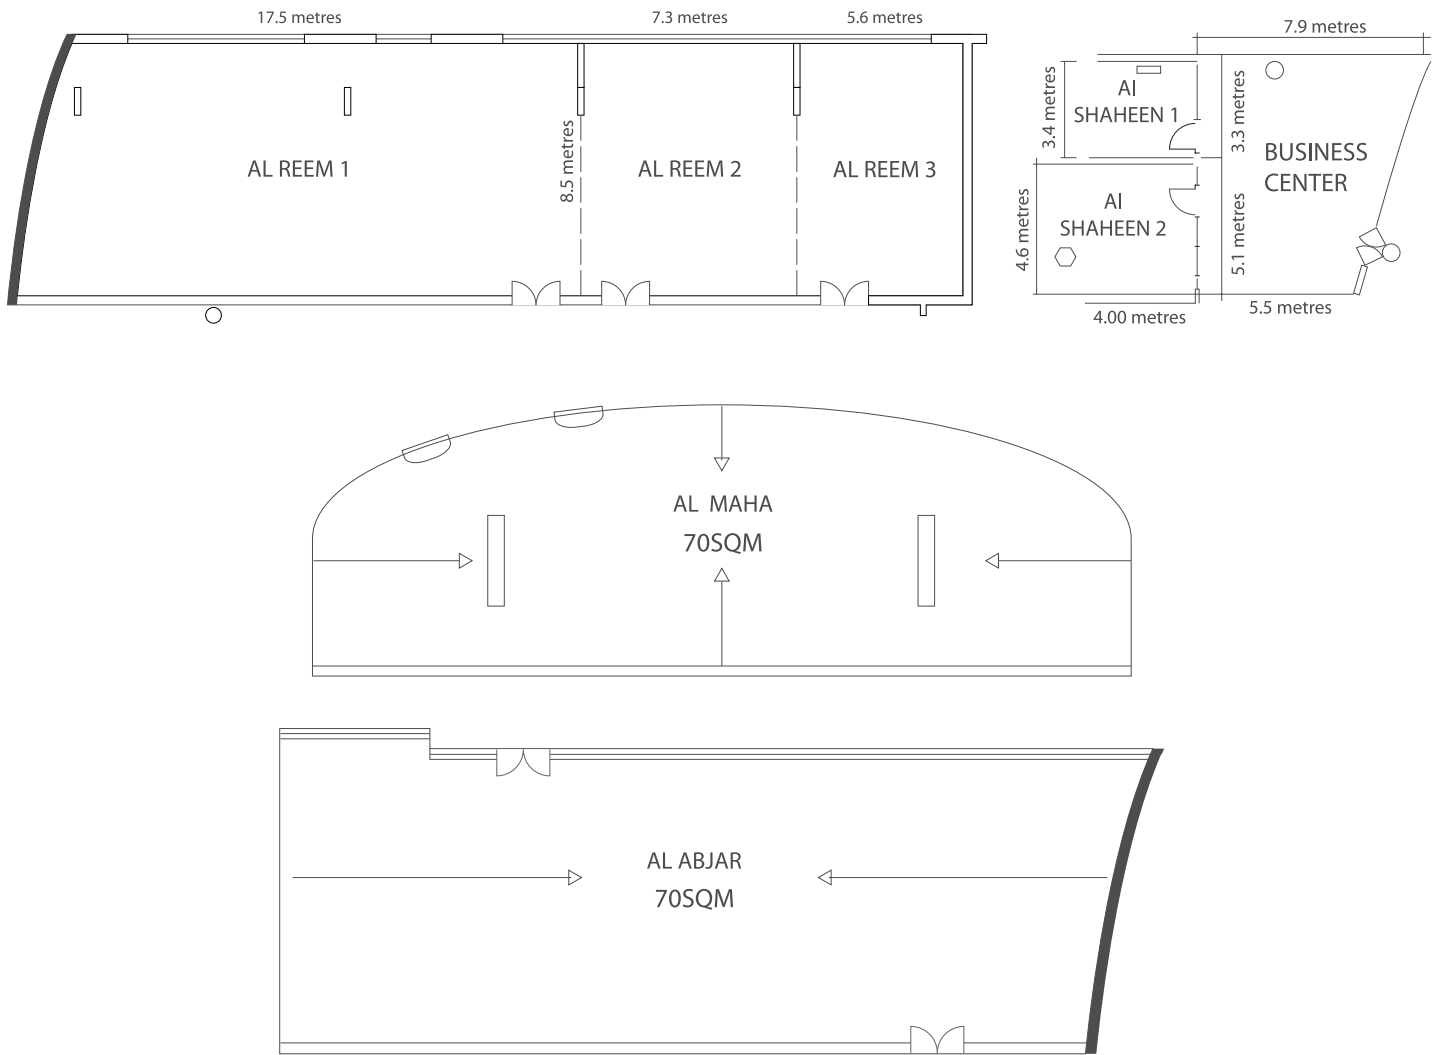

Holiday Inn Dubai Al Barsha

Holiday Inn

HIAB Conference Room Names & Capacities:

Room Name/definition	SQ. MT	L (M)	W (M)	H (M)	Theatre	Cocktail	Classroom	Banquet (Cabaret)	U-shape	Boardroom
Al Reem 1	148 sqm	62.4 mts	28 mts	08 mts	100	100	50	84	40	44
Al Reem 2	84 sqm	24.7 mts	28 mts	08 mts	40	40	24	25	20	24
Al Reem 3	64 sqm	18.4 mts	28 mts	08 mts	30	30	18	15	12	16
Al shaheen 1	30 sqm	12 mts	08 mts	08 mts	-	-	-	-	-	12
Al Shaheen 2	25 sqm	08 mts	08 mts	08 mts	-	-	-	-	-	5
Al Maha	70 sqm	12.60 mts	5 mts	-	30	30	18	15	12	16
Al Abjar	70 sqm	11 mts	6 mts	-	40	40	24	20	24	16